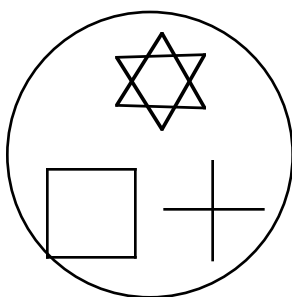

Divine (Heavenly) Solfeggio Symbols
to Use With Soliton Waves or Projections (Reiki)

186

297

318

429

531

642

753

864

975

Divine Solfeggio frequency patterns