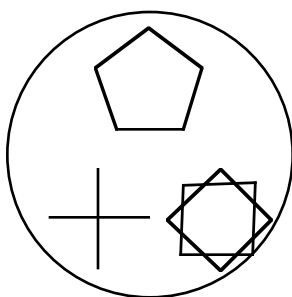

Archetypal (Earthly) Solfeggio Symbols
to Use With Soliton Waves or Projections (Reiki)

174

285

396

417

528

639

741