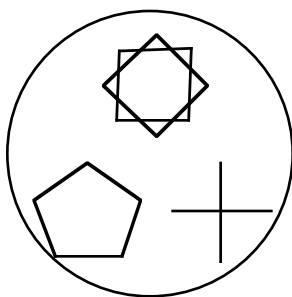

Archetypal (Earthly) Solfeggio Symbols
to Use With Soliton Waves or Projections (Reiki)

174

285

396

417

528

639

741