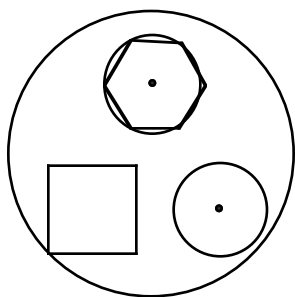

Archetypal (Earthly) Solfeggio Symbols
to Use With Soliton Waves or Projections (Reiki)

174

285

396

417

528

639

741