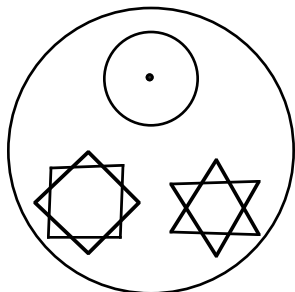

Archetypal (Earthly) Solfeggio Symbols
to Use With Soliton Waves or Projections (Reiki)

174

285

396

417

528

639

741

852

963

Archetypal Solfeggio frequency patterns

Divine (Heavenly) Solfeggio Symbols
to Use With Soliton Waves or Projections (Reiki)

186

297

318

429