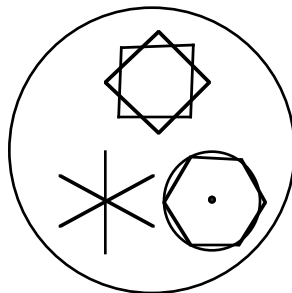

Universal Solfeggio Symbols to Use With Soliton Waves or Projections (Reiki)

159

261

372

483

594

615

726

837

948