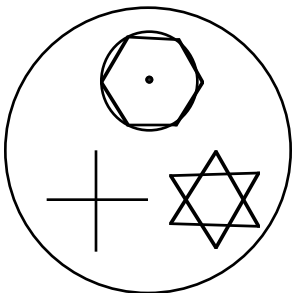

Universal Solfeggio Symbols to Use With Soliton Waves or Projections (Reiki)

159

261

372

483

594

615

726

837

948