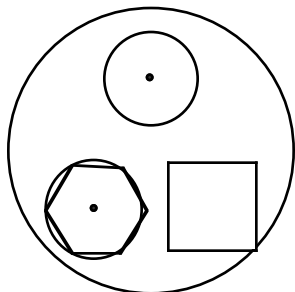

Archetypal (Earthly) Solfeggio Symbols
to Use With Soliton Waves or Projections (Reiki)

174

285

396

417

528

639

741