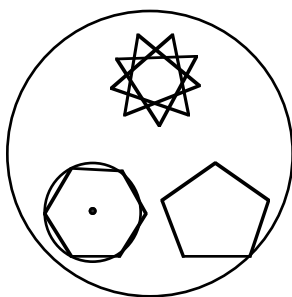

852

963

Archetypal Solfeggio frequency patterns

Divine (Heavenly) Solfeggio Symbols
to Use With Soliton Waves or Projections (Reiki)

186

297

318

429

531

642

753

864

975

Divine Solfeggio frequency patterns

Universal Solfeggio Symbols to Use With Soliton Waves or Projections (Reiki)

159