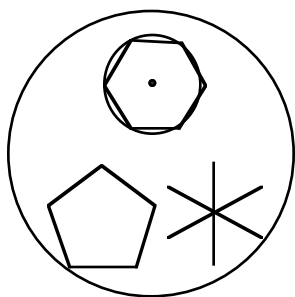

Divine (Heavenly) Solfeggio Symbols
to Use With Soliton Waves or Projections (Reiki)

186

297

318

429

531

642

753

864

975

Divine Solfeggio frequency patterns