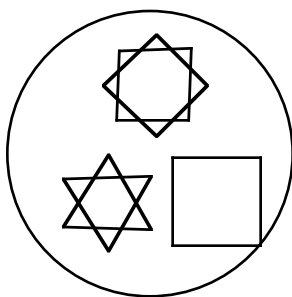

Divine (Heavenly) Solfeggio Symbols
to Use With Soliton Waves or Projections (Reiki)

186

297

318

429

531

642

753

864

975

Divine Solfeggio frequency patterns