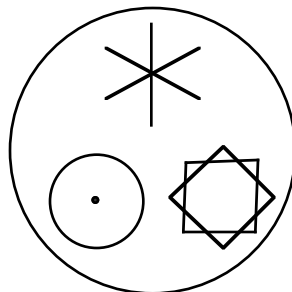

Archetypal (Earthly) Solfeggio Symbols
to Use With Soliton Waves or Projections (Reiki)

174

285

396

417

528

639

741

852

963

Archetypal Solfeggio frequency patterns

Divine (Heavenly) Solfeggio Symbols
to Use With Soliton Waves or Projections (Reiki)

186

297

318

429