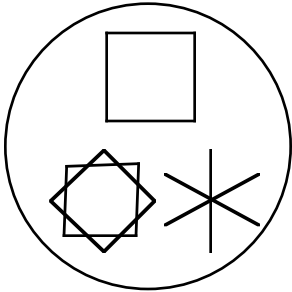

Universal Solfeggio Symbols to Use With Soliton Waves or Projections (Reiki)

159

261

372

483

594

615

726

837

948