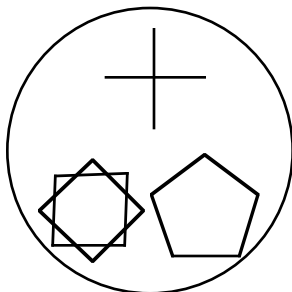

Archetypal (Earthly) Solfeggio Symbols
to Use With Soliton Waves or Projections (Reiki)

174

285

396

417

528

639

741