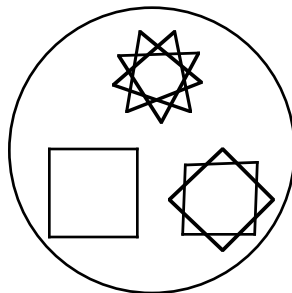

Universal Solfeggio Symbols to Use With Soliton Waves or Projections (Reiki)

159

261

372

483

594

615

726

837

948