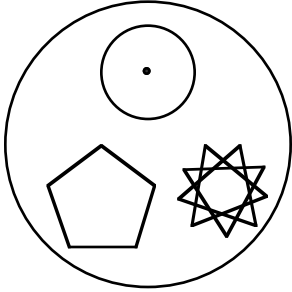

852

963

Archetypal Solfeggio frequency patterns

Divine (Heavenly) Solfeggio Symbols
to Use With Soliton Waves or Projections (Reiki)

186

297

318

429

531

642

753

864

975

Divine Solfeggio frequency patterns

Universal Solfeggio Symbols to Use With Soliton Waves or Projections (Reiki)

159