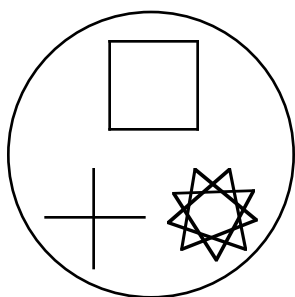

Archetypal (Earthly) Solfeggio Symbols
to Use With Soliton Waves or Projections (Reiki)

174

285

396

417

528

639

741

852

963

Archetypal Solfeggio frequency patterns

Divine (Heavenly) Solfeggio Symbols
to Use With Soliton Waves or Projections (Reiki)

186

297

318

429