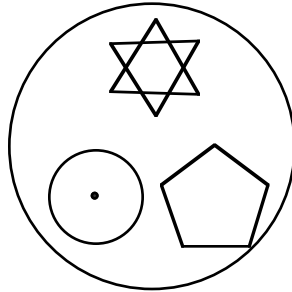

Universal Solfeggio Symbols to Use With Soliton Waves or Projections (Reiki)

159

261

372

483

594

615

726

837

948