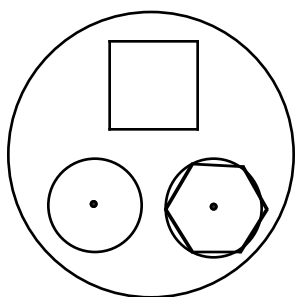

Archetypal (Earthly) Solfeggio Symbols
to Use With Soliton Waves or Projections (Reiki)

174

285

396

417

528

639

741